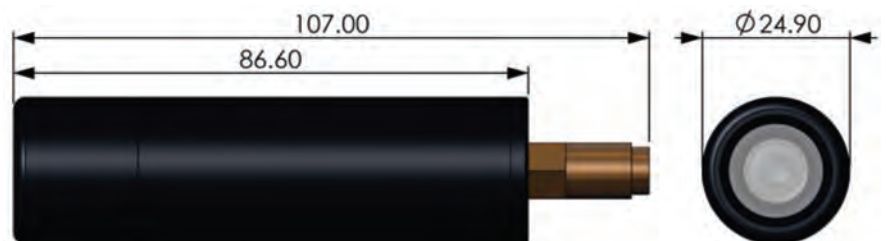

Light (AC-LED-001A) with Camera (AC-CAM-001A)
Clamped in polypropylene pan and tilt bracket

Camera (AC-CAM-001A)