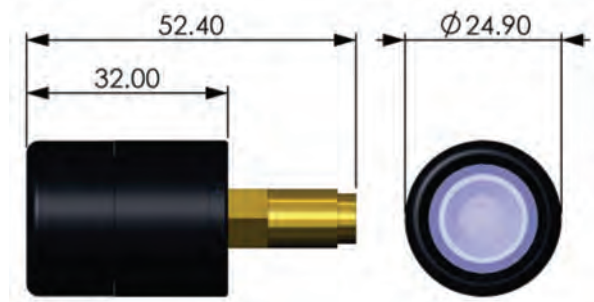

## MINIATURE LED LIGHT (5000m)

The AC-CESS Miniature LED Light is a low cost, deep rated, ultra-bright, dimmable, underwater light.

- Vey small
- Deep rated
- Dimmable

A high precision quality product, depth rated to 5000m. The light provides all of the benefits of LED lighting when compared with other options; exceptional lamp life, ultra-bright and very low power consumption. The light is emitted by a single led chip set in a special reflector to give even and wide angle light dispersal through the sapphire crystal window. Internal electronics provide reverse polarity protection and the standard light comes with a Hummer 2 way bulkhead connector.

- Ultra-bright
- Exceptional lamp life
- Reverse Polarity Protected

Designed to combine with the AC-CESS Miniature Colour Camera and adjustable pan and tilt bracket.

## SPECIFICATION: AC-LED-001A

<b>POWER</b>	8-24 vdc
<b>CURRENT</b>	30mA
<b>PROTECTION</b>	Reverse Polarity
<b>LAMP TYPE</b>	LED
<b>LUMINOUS INTENSITY @ 1M</b>	30 LUX
<b>COLOUR TEMPERATURE</b>	7000°K
<b>BEAM ANGLE</b>	45°
<b>WINDOW</b>	Sapphire Crystal

<b>DEPTH RATING</b>	5000m
<b>TEMPERATURE</b>	-10 °C to +50 °C operating
<b>DIAMETER</b>	24.90 mm
<b>LENGTH</b>	32 mm exc.connector
<b>WEIGHT IN AIR (WITH CONN)</b>	48g
<b>WEIGHT IN SEAWATER</b>	31.75g
<b>CONNECTOR</b>	Hummer HUMG-2-BCR